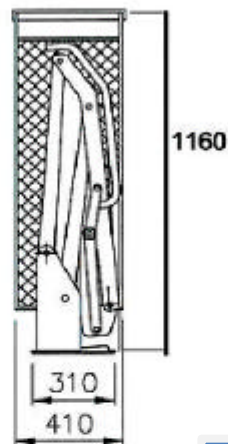

Ability Point Car

AUTOLIFT S.r.l. PEDANA BBW-1030 Light

SERIE LEGGERA