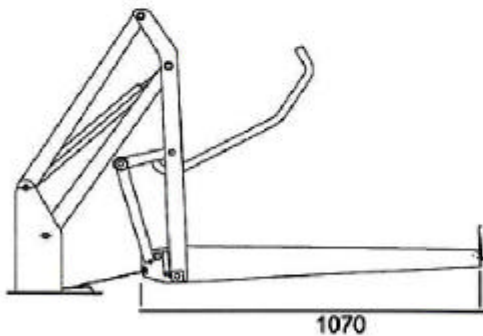

Ability Point Car

Pedane bibraccio scomposte VERTICALMENTE:

ABILITY POINT CAR di Marchini Luigi

Autorizzata **GUIDOSIMPLEX**

in Via Fosse Ardeatine n. 27 - ELLERA - CORCIANO (PG)

cod. fisc. MRCLGU70B13G478W - P. IVA 02754140545

DATI TECNICI

Modello: BBWL-1030
Portata: 320 Kg
Tara: 110Kg
Alimentazione: 12-24 Volt
Pressione max: 140 Bar
Piattaforma: 1070x740mm
Altezza elevabile: 880mm
Pompa ausiliaria di emergenza.

TECHNICAL FEATURES

Model: BBWL-1030
Loading Capacity: 320Kg
Own Weight: 110Kg
Electrical System: 12-24 Volt
Max Working Pressure: 140 Bar
Platform Dimension: 1070x740mm
Max.Floor Height: 880mm
Emergency auxiliary manual pump.

TECHNICAL FEATURES

Model: BBW-1350
 Loading Capacity: 350Kg
 Own Weight: 145Kg
 Electrical System: 12-24 Volt
 Max Working Pressure: 140 Bar
 Platform Dimension: 1350x800mm
 Max.Floor Height: 920mm
 Emergency auxiliary manual pump.