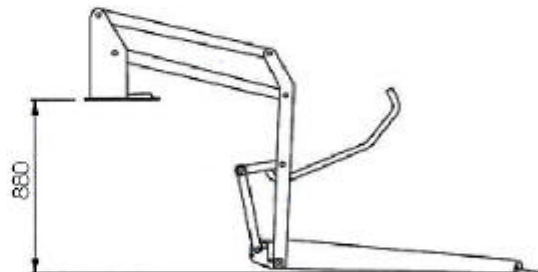

DATI TECNICI

Modello: BBWL-1030
Portata: 320 Kg
Tara: 110Kg
Alimentazione: 12-24 Volt
Pressione max: 140 Bar
Piattaforma: 1070x740mm
Altezza elevabile: 880mm
Pompa ausiliaria di emergenza.

TECHNICAL FEATURES

Model: BBWL-1030
Loading Capacity: 320Kg
Own Weight: 110Kg
Electrical System: 12-24 Volt
Max Working Pressure: 140 Bar
Platform Dimension: 1070x740mm
Max.Floor Height: 880mm
Emergency auxiliary manual pump.

TECHNICAL FEATURES

Model: BBW-1350
 Loading Capacity: 350Kg
 Own Weight: 145Kg
 Electrical System: 12-24 Volt
 Max Working Pressure: 140 Bar
 Platform Dimension: 1350x800mm
 Max.Floor Height: 920mm
 Emergency auxiliary manual pump.